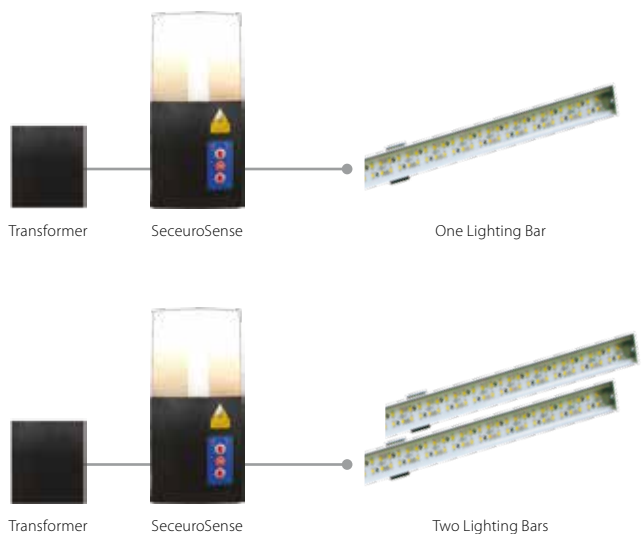

Internal/External Lighting