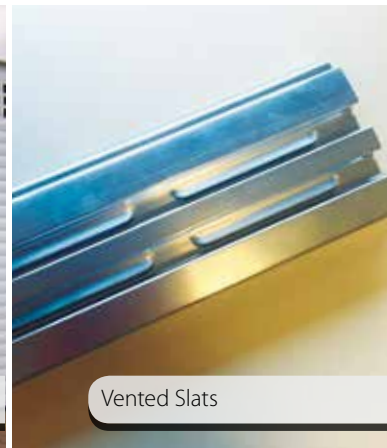

Door Options and Accessories

Vision slats – Available Inline or Brick Bond (SeceuroGlide Classic only)

Vision slats allow natural light into your garage. Available with or without glazing. On woodgrain doors vision slats will be supplied in a brown finish. **Important note:** In the event of extreme weather conditions, the vision slats will be susceptible to water ingress.

Vented slats

(SeceuroGlide Classic only)

Vented slats allow good air circulation which is especially useful if you have laundry facilities in your garage and during the summer months. Vented slats are located at the very bottom of the door.

Remote control keypad

(SeceuroGlide Classic and SeceuroGlide Compact only)

The remote control key pad provides you with a secure, alternative option for controlling your door. Suitable for external installation, this wireless controller offers convenience without compromising security.

Powder Coating End Plates

When you order a half or full box enjoy complimentary powder coated end plates to ensure your door is fully matched. Plus, when you choose one of our woodgrain colours this is complimentary regardless of box choice and will be done in a colour closely resembling your door.

Low level external override kit

(SeceuroGlide Classic and SeceuroGlide Compact only)

The low level external override kit enables the door to be opened manually in emergencies from both the inside and outside of the garage. If the garage door is the only means of entry you will require a low level external override kit.

Full box

(See Page 19 for availability)