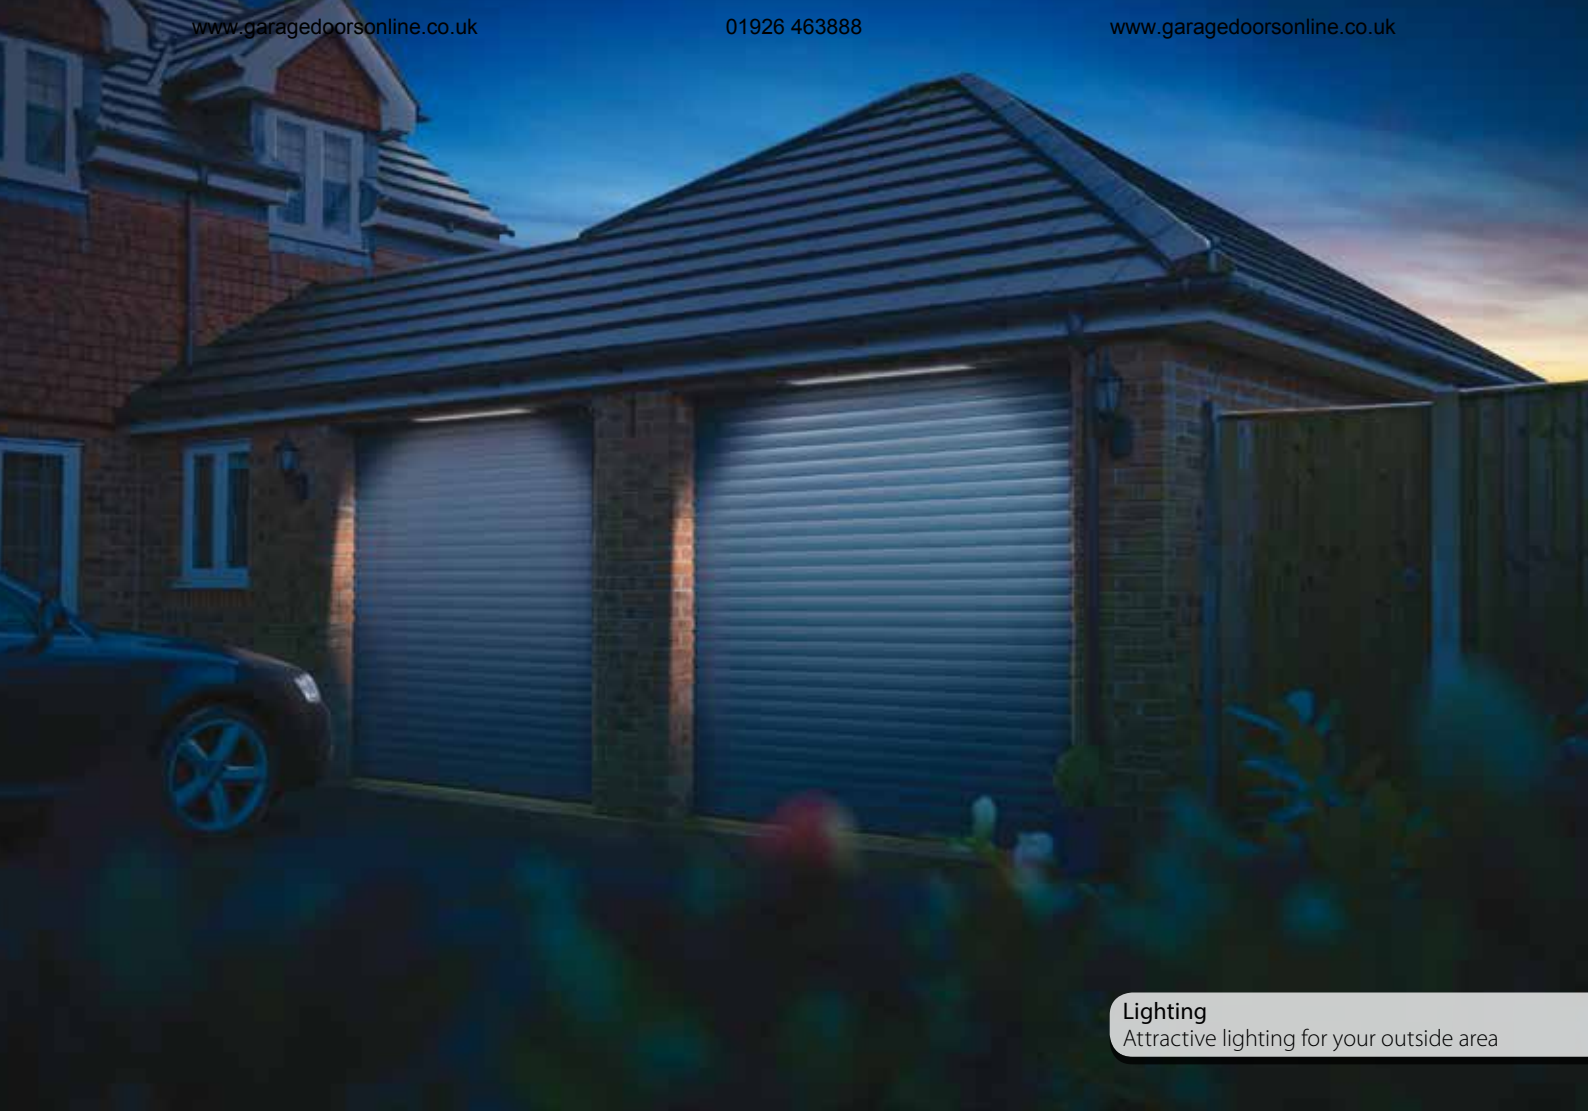

The Plus, Black Smooth, White Smooth, Chrome and Chrome Ellipse remotes are available on all models except SeceuroGlide LT. The Black and White Bi-Directional remotes are subject to a surcharge. When no remote is chosen two Black Smooth remotes will be provided with a SeceuroGlide Classic, SeceuroGlide Excel and SeceuroGlide Compact. The Classic Remote is the only remote option with the SeceuroGlide LT.