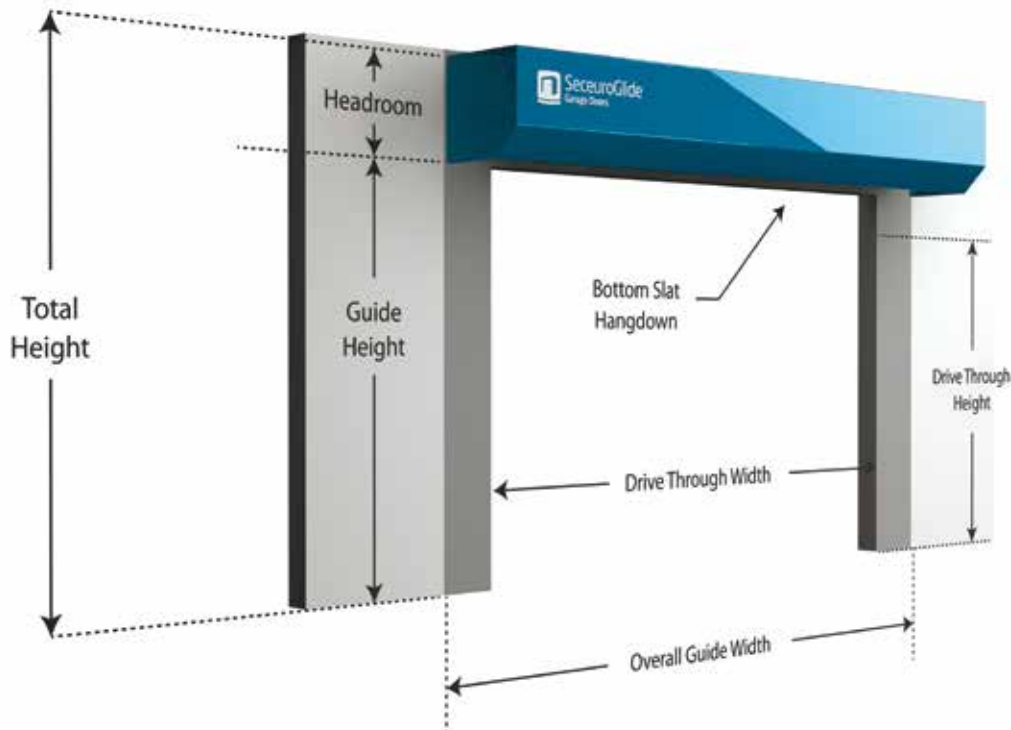

SeceuroGlide Technical

How to measure for your garage door.

Fitting Requirements

Headroom requirements

- SeceuroGlide Classic and SeceuroGlide Excel require a minimum of 300 mm headroom for doors up to 2500 mm in opening height and 350 mm headroom for doors up to 3500 mm in opening height
- SeceuroGlide Manual requires a minimum headroom of 300 mm
- SeceuroGlide Compact requires just 205 mm headroom for doors with an opening height up to 2150 mm

External doors

In applications where the door is installed externally the remote control system must be installed either inside the garage or in a waterproof box (not included).

The Bottom Slat Transmitter must always be installed on the internal face of the door and is not suitable for applications where it will be exposed to weather or excessive moisture due to condensation.

An external Bottom Slat Transmitter is available at a surcharge.

SeceuroGlide Excel restrictions

SeceuroGlide Excel is not available as supply only as it must be fitted by a trained installer. SeceuroGlide Excel doors must always be internally fitted. If the coil needs to be fitted within the opening then an upgraded version of the end plate is available for a surcharge. The low level external override option is not available for SeceuroGlide Excel. In cases where the garage door is the only means of entry to the garage a battery backup will be required. All SeceuroGlide Excel doors are supplied with 90 mm guide rails.

Extreme weather conditions

High winds and high temperatures on double doors can cause increased deflection of the door. It is the installer's responsibility to ensure that the door is spaced off the wall sufficiently to allow for door movement during these extreme weather conditions.

Measuring your garage door

Watch our how to measure your garage door video at [sws.co.uk/products/seceuroglide/roller-garage-doors/technical](https://www.sws.co.uk/products/seceuroglide/roller-garage-doors/technical)